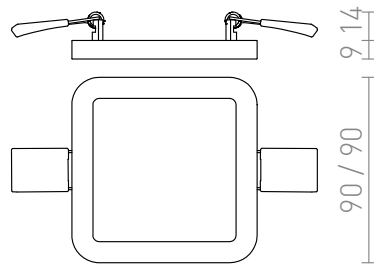

LED 6W 540 lm Ra 80

Very thin recessed light with integrated high-output LED. Frame is available in chrome, black chrome, matte nickel, white lacquer and imitation wood.

RP EUR incl. VAT

R12775	HUE SQ 9 recessed white 230V LED 6W 3000K	16,00
R12776	HUE SQ 9 recessed black chrome 230V LED 6W 3000K	18,50
R12777	HUE SQ 9 recessed chrome 230V LED 6W 3000K	22,00
R12778	HUE SQ 9 recessed matt nickel 230V LED 6W 3000K	18,00
R12779	HUE SQ 9 recessed imitation beech 230V LED 6W 3000K	18,00