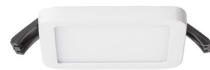

# HUE SQ 9 RECESSED

**LED 6W 540 lm Ra 80**

Very thin recessed light with integrated high-output LED. Frame is available in chrome, black chrome, matte nickel, white lacquer and imitation wood.

RP EUR incl. VAT

<b>R12775</b>	HUE SQ 9 recessed white 230V LED 6W 3000K	<b>16,00</b>
<b>R12776</b>	HUE SQ 9 recessed black chrome 230V LED 6W 3000K	<b>18,50</b>
<b>R12777</b>	HUE SQ 9 recessed chrome 230V LED 6W 3000K	<b>22,00</b>
<b>R12778</b>	HUE SQ 9 recessed matt nickel 230V LED 6W 3000K	<b>18,00</b>
<b>R12779</b>	HUE SQ 9 recessed imitation beech 230V LED 6W 3000K	<b>18,00</b>