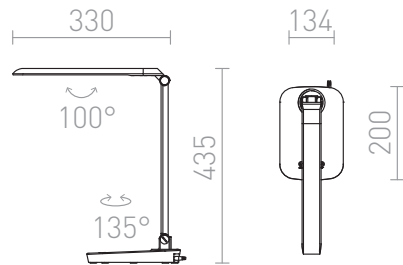

IBIS

LED 8W 532 lm Ra 81

Desk lamp equipped with an integrated SMD LED light source.
Dimmable by using a touch button at the base. With USB-port.

RP EUR incl. VAT

R10608

IBIS table black 230V LED 8W 3000K

120,00

3D model

manual