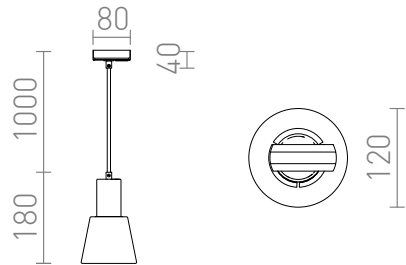

3D model

manual

G13014