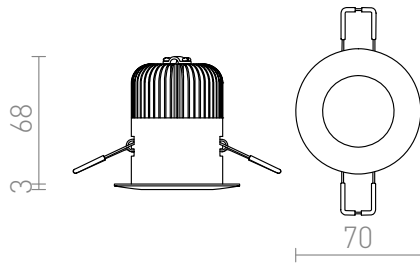

ICCO R

LED 7W 630 lm Ra 80

Recessed non-tilting luminaire with powerful 7W COB LED.

RP EUR incl. VAT

R10414	ICCO R recessed white 230V/350mA LED 7W 3000K	28,00
R10457	ICCO R recessed silver grey 230V/350mA LED 7W 3000K	24,00

3D model

manual