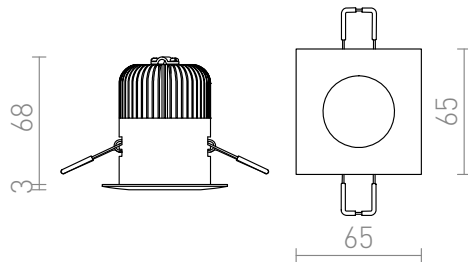

# ICCO SQ

**LED 7W 630 lm Ra 80**

Recessed non-tilting luminaire with powerful 7W LED.

RP EUR incl. VAT

<b>R10417</b>	ICCO SQ recessed white 230V/350mA LED 7W 3000K	<b>28,00</b>
<b>R10456</b>	ICCO SQ recessed silver grey 230V/350mA LED 7W 3000K	<b>24,00</b>

3D model

manual