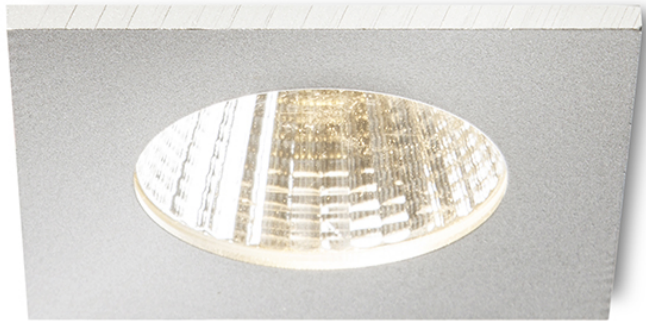

# ICCO SQ

**LED 7W 630 lm Ra 80**

Recessed non-tilting luminaire with powerful 7W LED.

RP EUR incl. VAT

<b>R10417</b>	ICCO SQ recessed white 230V/350mA LED 7W 3000K	<b>28,00</b>
<b>R10456</b>	ICCO SQ recessed silver grey 230V/350mA LED 7W 3000K	<b>24,00</b>