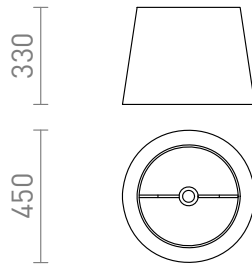

NEW

ILLUSION 45/33

Decorative shade of chrome-colored foil, that can be combined with a pendent set or floor lamp base. When the lamp is lit it becomes semi-transparent, and when it is powered off it has a reflective surface.

Suitable accessories: HEX, ELISA, ENZO, ETRE, LISA, KOMBIX, BEND. RP EUR incl. VAT

R13417

ILLUSION 45/33 shade chrome foil max.
20W

98,00

 3D model

 manual