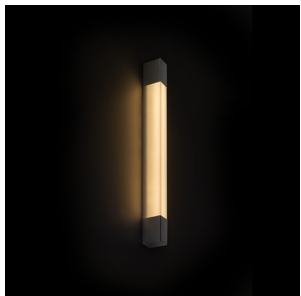

3D model

manual

T5