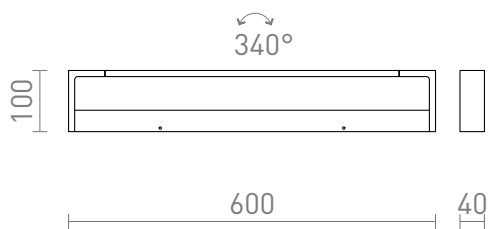

NEW

IMPERISO

LED 18W 1769 lm Ra 80

Linear LED light suitable above mirrors. The front part of the light can be turned around a horizontal axis. May be used in wet environments.

RP EUR incl. VAT

R13555

IMPERISO 60 white 230V LED18W IP44
3000K

178,00

IP44

3D model

manual