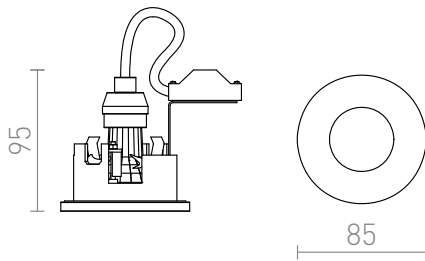

INCA R

Recessed bathroom light with GU10 socket for LED light sources. Only for drywalls.

RP EUR incl. VAT

R12657

INCA R white 230V GU10 7W IP65

25,00

IP65

3D model

manual

7

0,32

G11841