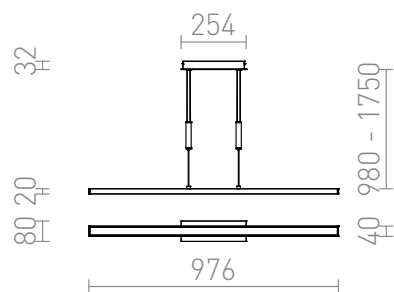

INDIGO

LED 18W 1580 lm Ra 80

Linear height adjustable LED pendant light suitable for tables and bar counters.

RP EUR incl. VAT

R12676

INDIGO pendant brushed aluminum 230V
LED 18W 3000K

188,00

3D model