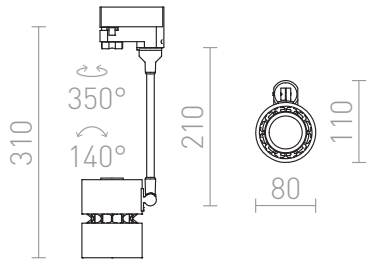

INDY 210

LED 10W 950 lm Ra 80

Spotlight for 3-circuit tracks with an integrated LED light source.

RP EUR incl. VAT

R12410	INDY 210 for 3-circuit tracks white 230V LED 10W 38° 3000K	68,00
R12411	INDY 210 for 3-circuit tracks black 230V LED 10W 38° 3000K	68,00
R13165	INDY 210 DIMM for 3-circuit tracks white 230V 10W 38° 3000K	150,00

 3D model

 manual

 .ies data