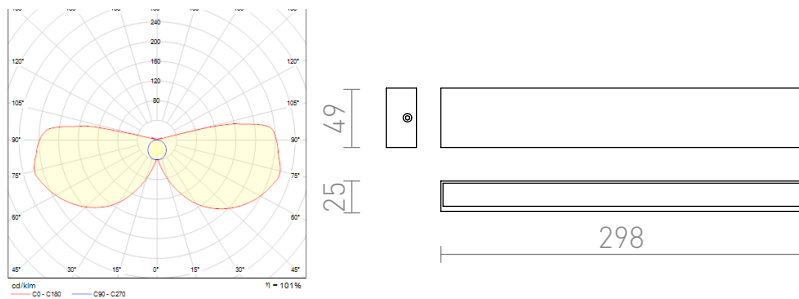

INTERIA LED

LED 6,5W 364 lm Ra 80

Oblong UP/DOWN wall light with integrated LED.

RP EUR incl. VAT

R10198

INTERIA LED wall aluminum 230V/600mA
LED 6.5W 3000K

98,00

 3D model