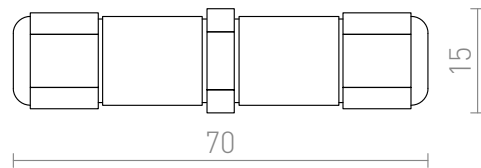

IP-BOX IP67

Connection box suitable for outdoor environments. Suitable for 3x1.5 cable.

RP EUR incl. VAT

G12984

IP-BOX 230V IP67

3,50

IP67

 3D model