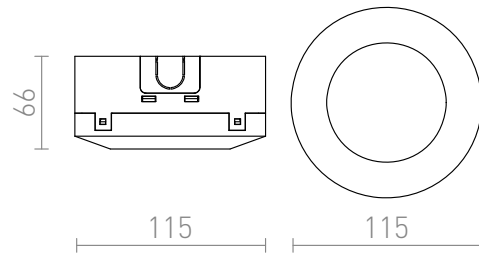

IP-BOX FOR SENSOR

Durable cover in wet environments for protection of sensor G12755.

RP EUR incl. VAT

G12756

IP-BOX for sensor G12755 IP65

4,50

IP65

 3D model