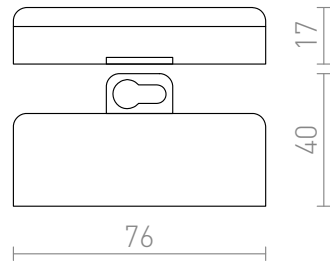

IPBOX

Connection box for wet environments. Suitable for 3x1.5 cables.

RP EUR incl. VAT

G12582

IP-BOX white IP44

1,20

IP44

 3D model