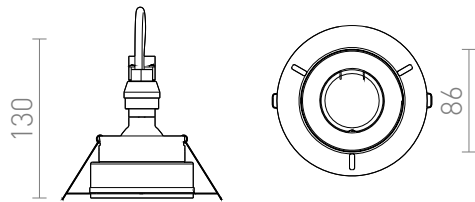

IPSO R FIXED

Recessed frameless fixture for light sources with a GU10 socket.

RP EUR incl. VAT

R13288

IPSO R fixed white 230V GU10 35W

15,00

 3D model

 manual