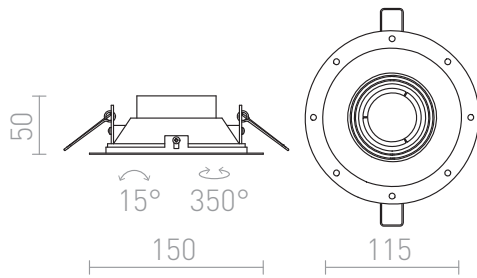

IPSO R

Recessed frameless fixture for light sources with a GU10 socket.

RP EUR incl. VAT

R12046

IPSO R frameless white 230V GU10 50W

32,00

3D model

PDF manual