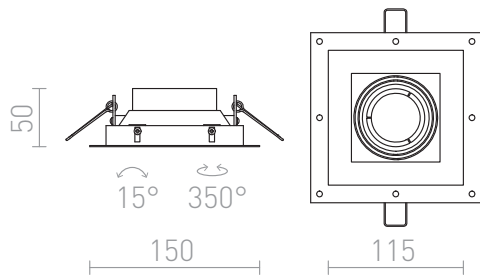

IPSO SQ

Recessed frameless fixture for light sources with a GU10 socket.

RP EUR incl. VAT

R12045

IPSO SQ frameless white 230V GU10 50W

32,00

3D model

manual