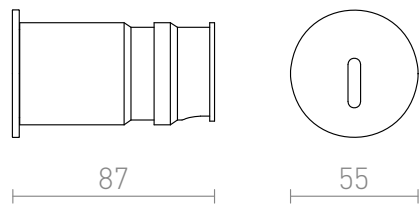

IRIA R

LED 3W 390 lm Ra 80

Recessed wall light with integrated LED and a narrow slot for the beam of light.

RP EUR incl. VAT

R12611

IRIA R recessed white 230V LED 3W 10°
3000K

48,00

3D model