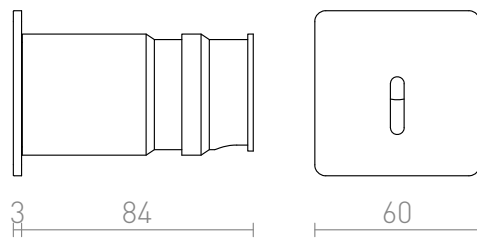

# IRIA SQ

**LED 3W 390 lm Ra 80**

Recessed wall light with integrated LED and a narrow slot for the beam of light.

RP EUR incl. VAT

**R12612**

IRIA SQ recessed white 230V LED 3W 10°  
3000K

**48,00**

[3D model](#)