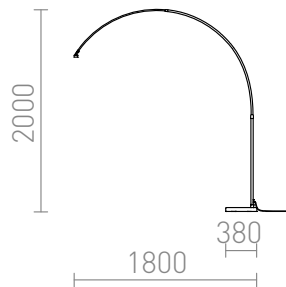

IRIDIS CHROME

Chrome-plated arched floor lamp with marble base, for use with textile or opal-colored shades. Suitable shades are: CLOW, DELI 55/30, RON 40/25, RON 55/30, ASPRO 40/30, ASPRO 55/30.

RP EUR incl. VAT

R11763

IRIDIS arched floor base chrome 230V E27
23W

178,00

3D model

manual

G13461