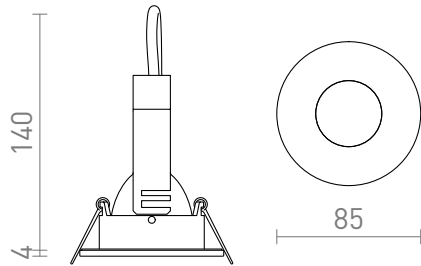

# ISLA

Recessed bathroom spotlight for plaster ceilings with a recessed GU10 socket for LED light sources.

RP EUR incl. VAT

**R13603**

ISLA recessed white 230V GU10 15W IP65

**13,00**

IP65

3D model