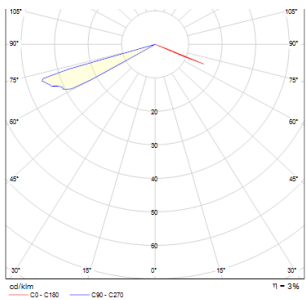

ITAKA

LED 2W 180 lm Ra 80

Outdoor wall light for downward illumination. Suitable for installation in and around stairs and paths.

RP EUR incl. VAT

R10379

ITAKA wall silver grey 230V LED 2W IP54
3000K

78,00

IP54