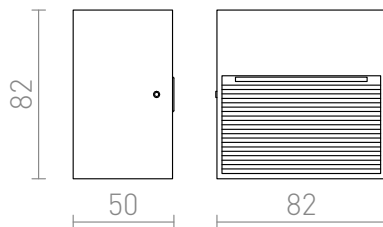

ITAKA

LED 2W 180 lm Ra 80

Outdoor wall light for downward illumination. Suitable for installation in and around stairs and paths.

RP EUR incl. VAT

R10379

ITAKA wall silver grey 230V LED 2W IP54
3000K

78,00

IP54