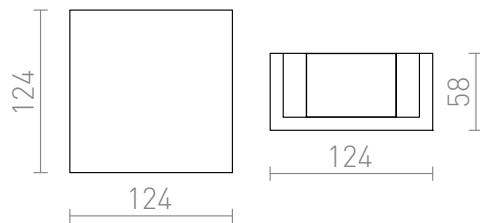

JACK LED

LED 2x2W 236 lm Ra 80

Wall lamp of plaster with UP/DOWN illumination. The fixture can be colored with interior paint. Supplied with a built-in driver.

RP EUR incl. VAT

R10466

JACK LED wall plaster 230V LED 2x2W
3000K

120,00

0,89

3D model

manual