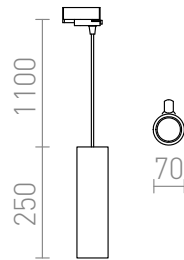

# JACK R FOR 3-CIRCUIT TRACK

Suspended gypsum luminaire for GU10 base lamp. Including the adapter in the three-ring bar.

RP EUR incl. VAT

**R12104**

JACK R for 3-circuit tracks plaster 230V GU10  
35W

**78,00**

 3D model

 manual

G11837