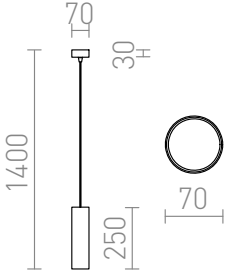

JACK R PENDENT

Suspended gypsum luminaire for GU10 base lamp. Ceiling base white lacquered metal. The luminaire can be painted with interior colors.

RP EUR incl. VAT

R11677

JACK R pendent plaster 230V GU10 35W

68,00

 3D model

 manual

G11837