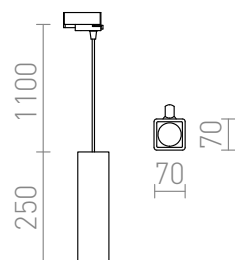

# JACK RC FOR 3-CIRCUIT TRACK

Suspended gypsum luminaire for GU10 base lamp. Includes an adapter in the three-ring bar.

RP EUR incl. VAT

**R12103**

JACK RC for 3-circuit tracks plaster 230V  
GU10 35W

**120,00**