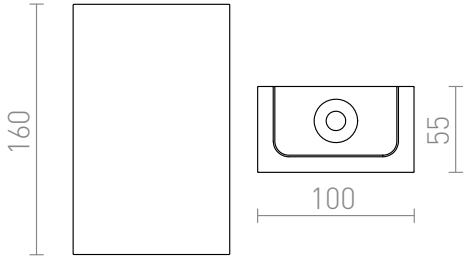

JACK RC LED WALL

LED 2x3W 300 lm Ra 80

Wall LED gypsum luminaire with UP/DOWN illumination. The luminaire can be painted with interior paints. Including a built-in driver.

RP EUR incl. VAT

R12036	JACK RC LED W wall plaster 230V LED 2x3W 3000K	120,00
---------------	--	---------------

 3D model

 manual