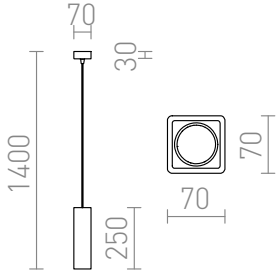

JACK RC PENDENT

Plaster pendent lamp with GU10 socket. Ceiling base of white lacquered metal. The surface can be colored with interior paint.

RP EUR incl. VAT

R11676

JACK RC pendent plaster 230V GU10 35W

58,00

3D model

manual

G11837