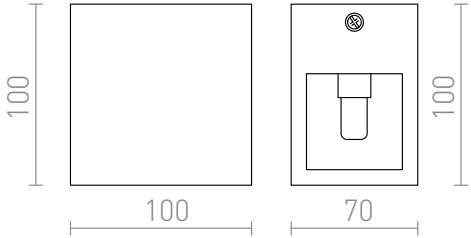

JACK RC S WALL

Wall gypsum luminaire for G9 light sources. The luminaire can be painted with interior colors.

RP EUR incl. VAT

R11960	JACK RC S wall plaster 230V G9 33W	38,00
---------------	------------------------------------	--------------