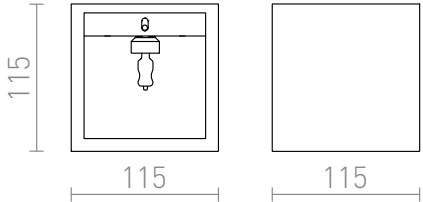

JACK SQ

Wall lamp of plaster with UP/DOWN illumination. The fixture can be colored with interior paint.

RP EUR incl. VAT

R10445

JACK SQ wall plaster 230V G9 40W

38,00

3D model

PDF manual