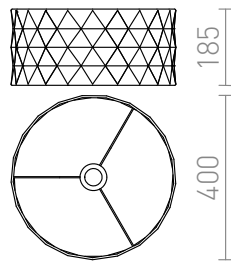

Textile shade with geometric 3D surface. For use with a pendant set or base that has E27 socket. Suitable accessory which need to be purchased separately: HEX, ELISA, ENZO, KOMBIX, LISA, CORTINA.

RP EUR incl. VAT

R12392	JAKARANDA 40 shade white max. 28W	35,00

R12393	JAKARANDA 40 shade black max. 28W	35,00