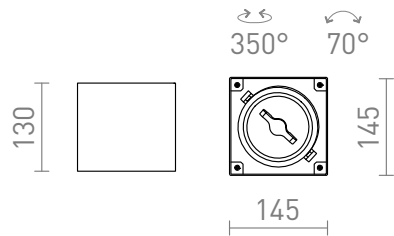

JAMES I

LED 15W 800 lm Ra 80

Lacquered ceiling light with built in LED that can be tilted around two axis.

RP EUR incl. VAT

R13361

JAMES I DIMM ceiling matt white 230V LED
15W 24° 3000K

120,00

3D model

24°

70°

1,80

1,80

manual