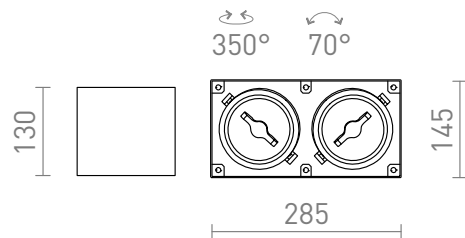

JAMES II

LED 2x15W 1600 lm Ra 80

Lacquered ceiling light with built in LED that can be tilted around two axis.

RP EUR incl. VAT

R13362

JAMES II DIMM ceiling matt white 230V LED
2x15W 24° 3000K

215,00

3D model