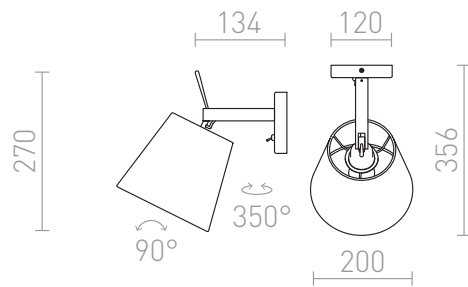

JERSEY

Elegant wall lamp with tilt-function. The shade is wrapped by a textured fabric.

RP EUR incl. VAT

R11976

JERSEY wall white chrome 230V E27 42W

129,00

 3D model

 manual