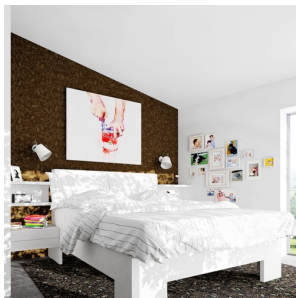

JERSEY

Elegant wall lamp with tilt-function. The shade is wrapped by a textured fabric.

RP EUR incl. VAT

R11976

JERSEY wall white chrome 230V E27 42W

129,00

 3D model

 manual