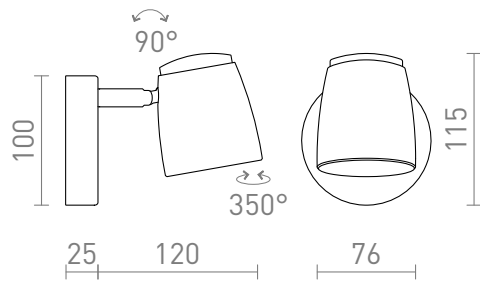

# JOLI I

Plastic directional spotlight for GU10 LED light sources.

RP EUR incl. VAT

**R13556**

JOLI I wall black 230V LED GU10 10W

**32,00**

 3D model

 manual