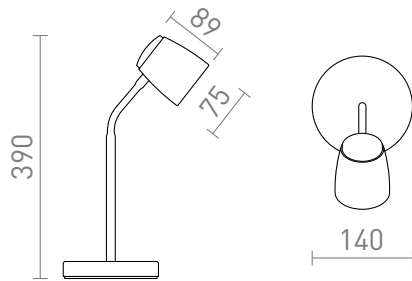

## JOLI table

Plastic directional table lamp for GU10 LED light sources.

RP EUR incl. VAT

**R13558**

JOLI table black 230V LED GU10 10W

**35,00**

3D model

160