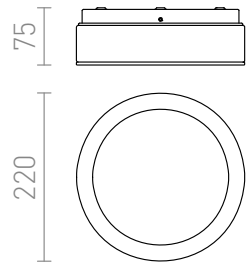

KARISMA 22

Opal-colored glass ceiling lamp with a decorative trim of mirror-glass around the shade. The light is for 2D compact fluorescent light sources.

RP EUR incl. VAT

R10106

KARISMA 22 2D opal-colored glass 230V
GR10q 16W IP44

68,00

IP44

3D model

manual

2D