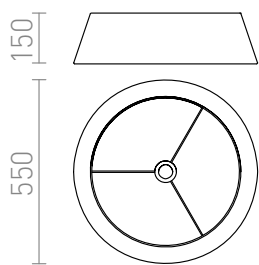

KARO 55/15

Textile shade for E27 sleeve, suitable for installation on hanging kits, eg: HEX, ELISA, ENZO, ETRE, LISA, POSTE, TRIX.

RP EUR incl. VAT

R11470	KARO 55/15 shade Polycotton black/golden foil max. 23W	178,00
R11499	KARO 55/15 shade Polycotton white/white PVC max. 23W	120,00

 3D model

 manual