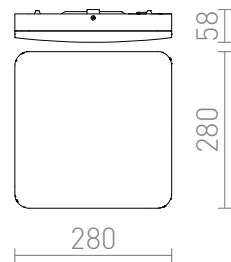

KATHARIS SQ 28 ROUNDED

LED 24W 1820 lm Ra 80

Ceiling light suitable in wet environments for installation on hollow walls and ceilings only.

RP EUR incl. VAT

R12522

KATHARIS SQ 28 curved for hollow ceilings
white 230V LED 24W IP44 3000K

78,00

IP44

3D model

manual