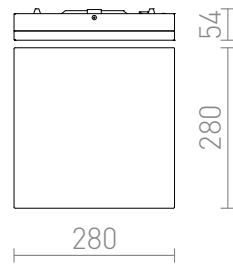

LED 24W 1820 lm Ra 80

Ceiling light suitable in wet environments for installation on hollow walls and ceilings only.

RP EUR incl. VAT

R12524

KATHARIS SQ 28 for hollow ceilings white
230V LED 24W IP44 3000K

78,00

IP44