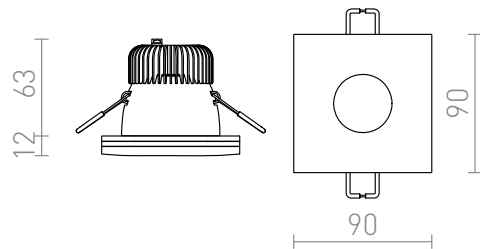

KAY SQ

LED 5W 450 lm Ra 80

Recessed light with a satin cover glass.

RP EUR incl. VAT

R10418

KAY SQ recessed satinated glass
230V/350mA LED 5W 3000K

48,00

3D model