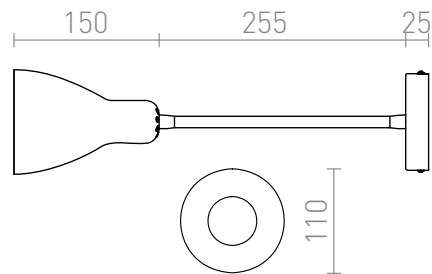

KAYA

Wall light with a metal shade on gooseneck, for E27 light sources and with a switch located on the base.

RP EUR incl. VAT

R12898	KAYA wall white matt nickel 230V E27 28W	38,00
R12899	KAYA wall black matt nickel 230V E27 28W	38,00

 3D model

 manual

G13026