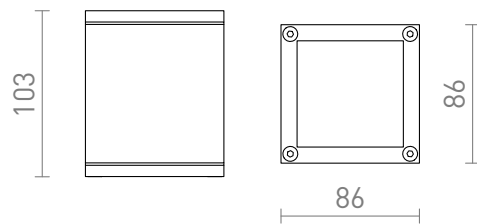

NEW

KEIG

IP65

Angular outdoor ceiling light with a GU10 socket for LED light sources.

RP EUR incl. VAT

R13631	KEIG ceiling white 230V GU10 35W IP65	48,00
R13632	KEIG ceiling black 230V GU10 35W IP65	48,00

 3D model