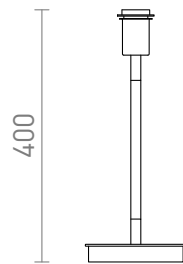

NEW

KEITH

Table lamp base of imitation beech with an USB port. Can be combined with shades that have a E27 fitting. Suitable shades: CONNY 15/30, DELI 30/20, DELISA 25/16, RON 15/20.

RP EUR incl. VAT

R13639

KEITH table base with USB white beech
230V E27 40W

88,00

 3D model

 manual

G13026