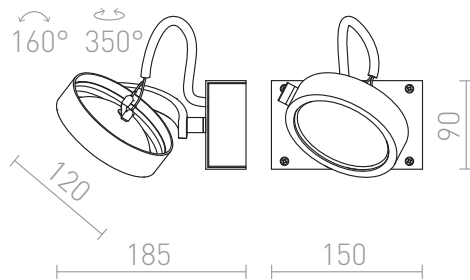

KELLY I

Wall or ceiling lamp with tilting reflector.

RP EUR incl. VAT

R12323	KELLY I wall white 230V/12V G53 50W	88,00
R12325	KELLY I wall brushed aluminum 230V/12V G53 50W	98,00

 3D model

 manual