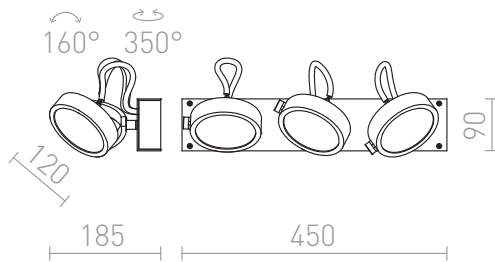

# KELLY III

Wall or ceiling lamp with tilting reflectors.

RP EUR incl. VAT

**R12329** KELLY III wall white 230V/12V G53 3x50W **188,00**

**R12330** KELLY III wall black 230V/12V G53 3x50W **188,00**

**R12331** KELLY III wall brushed aluminum 230V/12V G53 3x50W **178,00**

 3D model

 manual