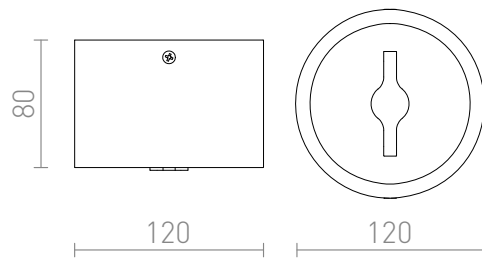

KELLY LED CEILING

LED 15W 750 lm Ra 80

Dimmable ceiling light with an integrated fixed LED light source.
TRIAC dimming.

RP EUR incl. VAT

R12633

KELLY LED DIMM ceiling white 230V LED
15W 45° 3000K

120,00

R12634

KELLY LED DIMM ceiling black 230V LED 15W
45° 3000K

120,00

3D model

45°

0,67

PDF manual