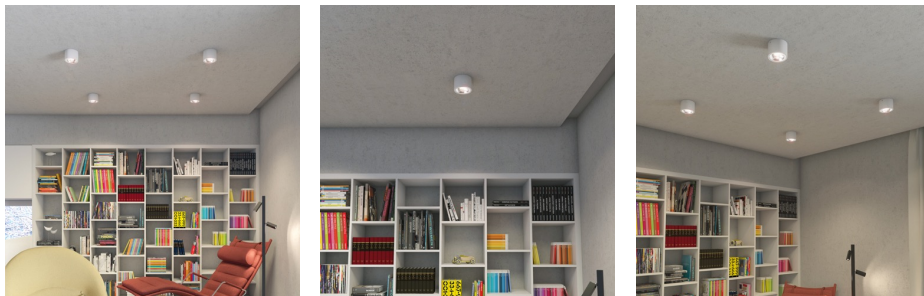

KELLY LED CEILING

LED 15W 750 lm Ra 80

Dimmable ceiling light with an integrated fixed LED light source.
TRIAC dimming.

RP EUR incl. VAT

R12633

KELLY LED DIMM ceiling white 230V LED
15W 45° 3000K

120,00

R12634

KELLY LED DIMM ceiling black 230V LED 15W
45° 3000K

120,00

3D model

45°

0,67

PDF manual