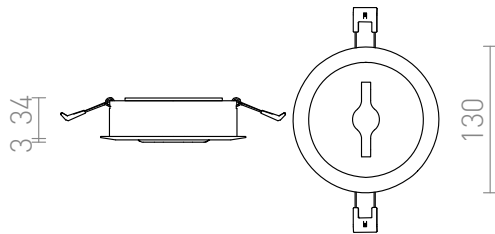

KELLY LED RECESSED

LED 15W 750 lm Ra 80

Recessed light with a fixed integrated LED light source. Only for drywall installation. TRIAC dimming.

RP EUR incl. VAT

R12635	KELLY LED DIMM recessed white 230V LED 15W 45° 3000K	88,00
R12636	KELLY LED DIMM recessed black 230V LED 15W 45° 3000K	88,00

3D model

manual