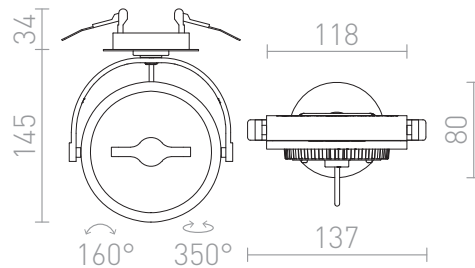

# KELLY LED POLO

LED 12W 600 lm Ra 80

Semi-recessed dimmable light with integrated LED and a directional reflector. Only for drywall ceiling installation. TRIAC dimming.

RP EUR incl. VAT

<b>R12637</b>	KELLY LED DIMM semi-recessed white 230V LED 12W 24° 3000K	<b>98,00</b>
<b>R12638</b>	KELLY LED DIMM semi-recessed black 230V LED 12W 24° 3000K	<b>98,00</b>

3D model

manual